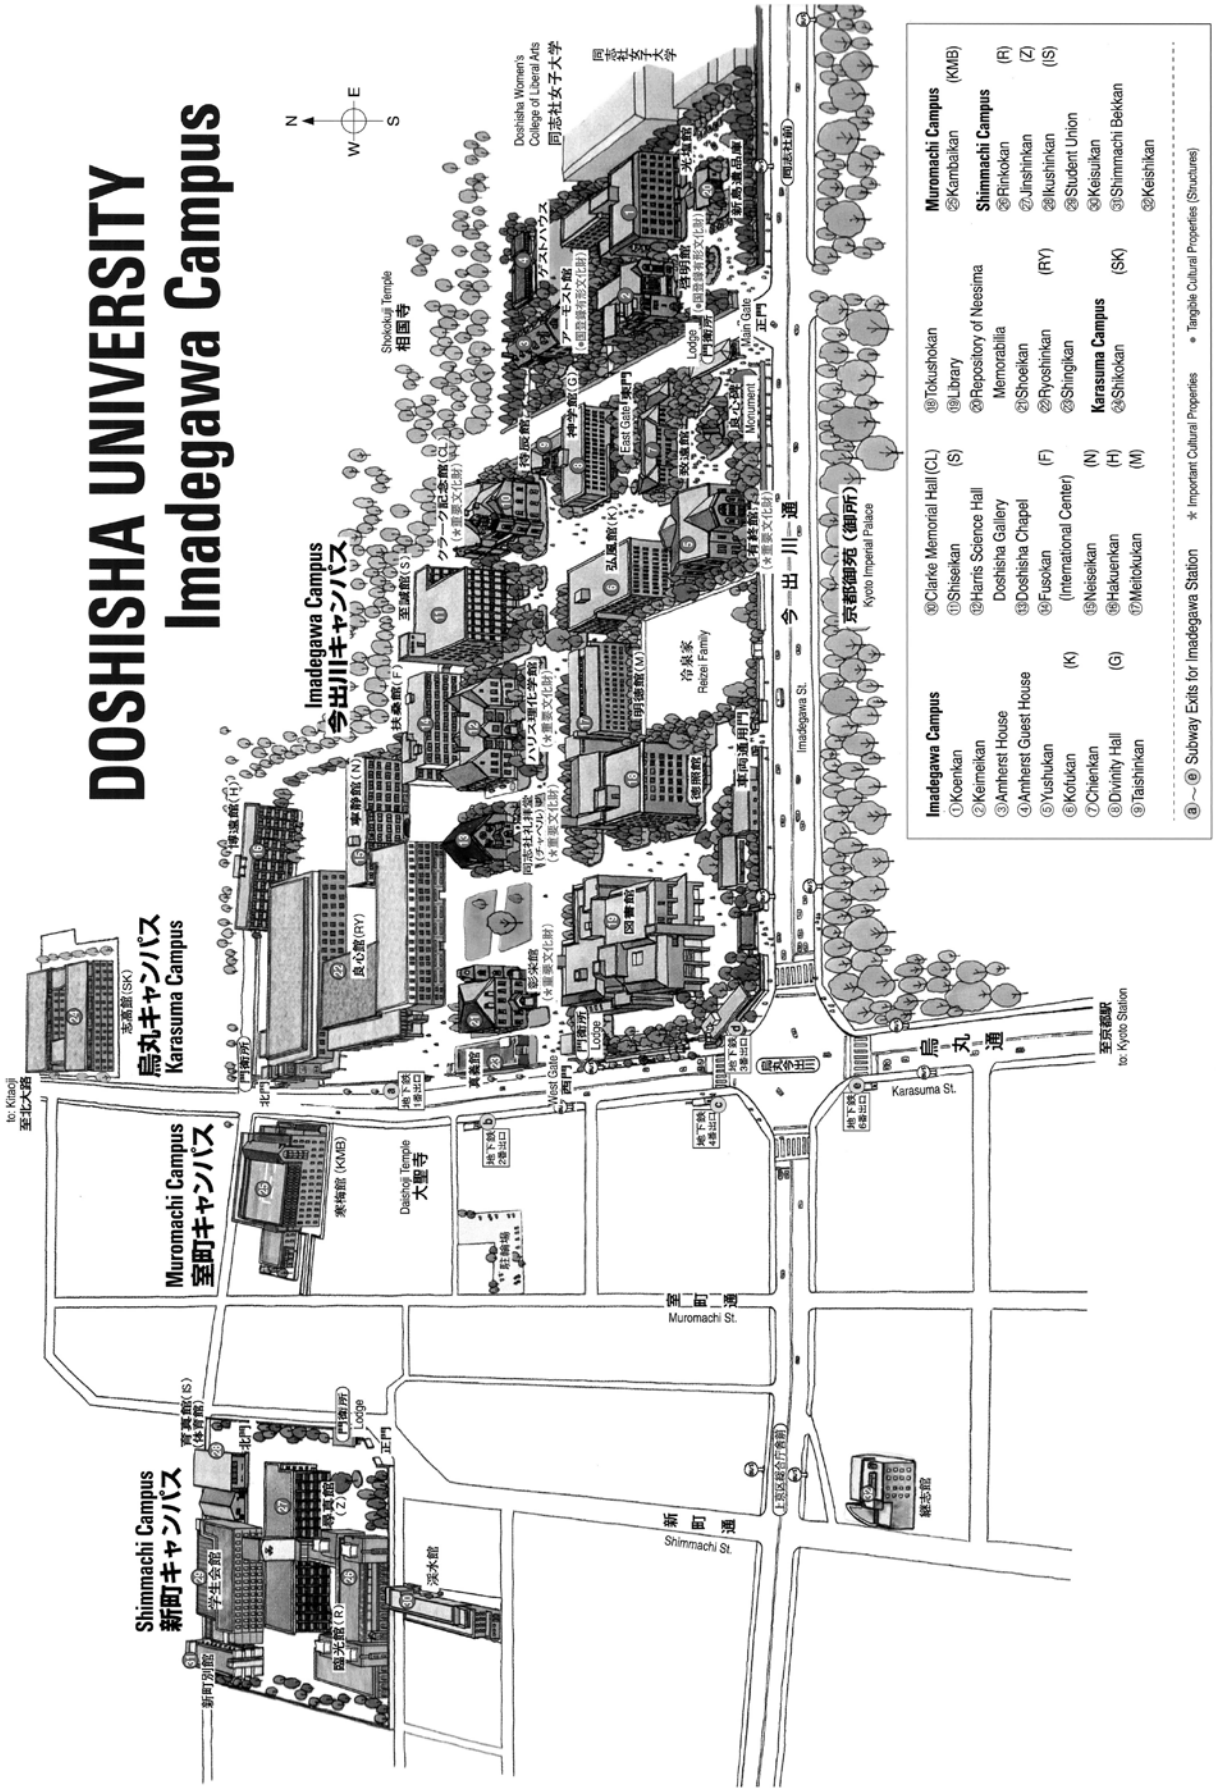

DOSHISHA UNIVERSITY Imadegawa Campus

Imadegawa Campus		Muromachi Campus		Shimmachi Campus	
① Koenkan	⑩ Clarke Memorial Hall (CL)	⑩ Tokushokan	⑩ Kambalkan	⑩ Rinkokan	⑩ (KMB)
② Koimeikan	⑪ Shiseikan	⑪ Library	⑪ Repository of Neesima	⑪ Jinshinkan	⑪ (R)
③ Amherst House	⑫ Harris Science Hall	⑫ Memorabilia	⑫ Shoekikan	⑫ Ikushinkan	⑫ (Z)
④ Amherst Guest House	⑬ Doshisha Gallery	⑬ Doshisha Chapel	⑬ Fyoshinkan	⑬ Student Union	⑬ (S)
⑤ Yushukan	⑭ Fusokan	⑭ (International Center)	⑭ Shingikan	⑭ Keisukan	⑭ (SK)
⑥ Kotukan	⑮ Neiseikan	⑮ (H)	⑮ Karasuma Campus	⑮ Shimmachi Bekkan	⑮
⑦ Chienkan	⑯ Hakukenkan	⑯ (M)	⑯ Shikokan	⑯ Keisinkan	⑯
⑧ Divinity Hall	⑰ Meitokukan				
⑨ Taisshinkan					

③〜⑥ Subway Exits for Imadegawa Station

● Tangible Cultural Properties (Structures)