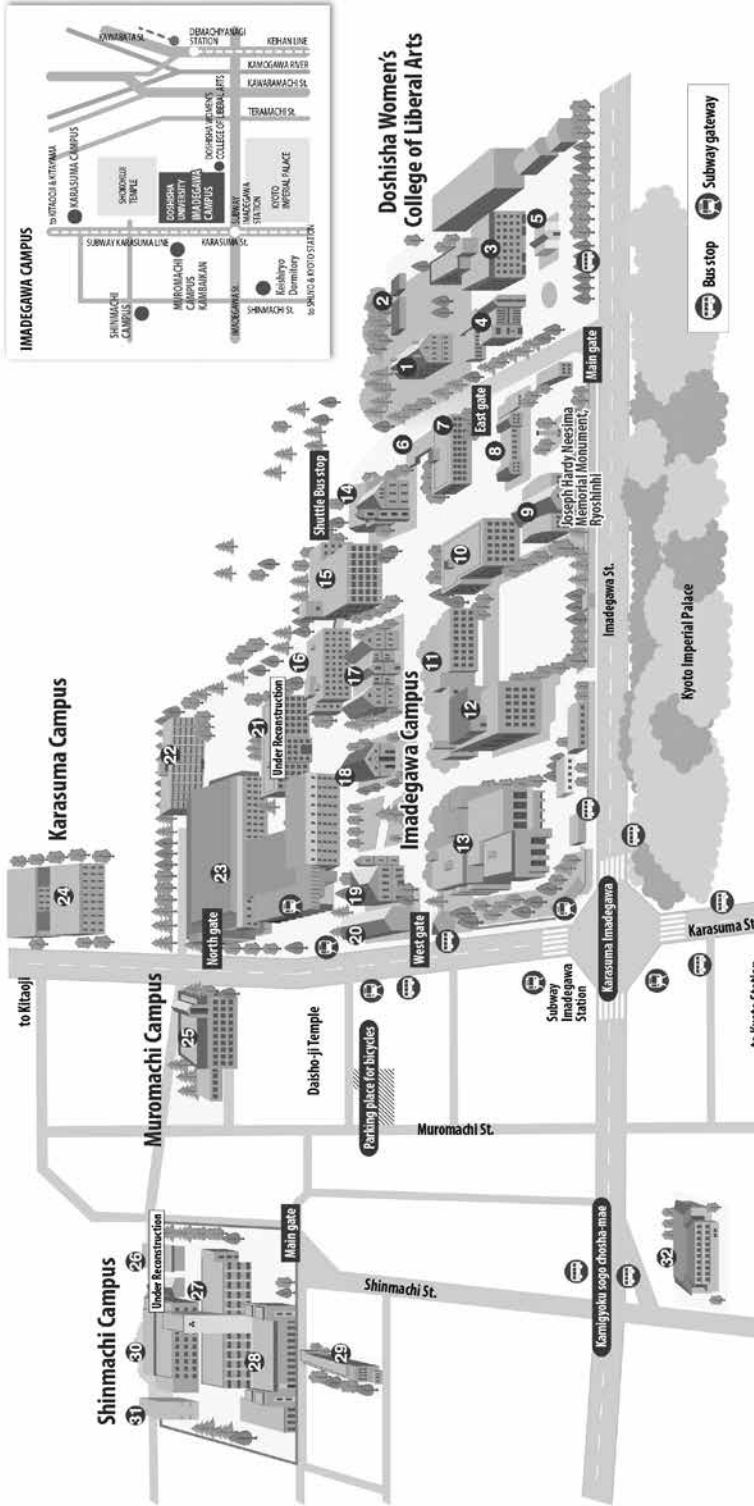

[26] Campus Map

Campus Map (Imadegawa Campus)

1. **Imadegawa Campus**
- ① Amethyst House (registered tangible cultural property)
  - ② Guest House
  - ③ Koerikan /
  - ④ Office of Faculty of Law and Graduate School of Law Laboratory
  - ⑤ Kaimorikan (registered tangible cultural property)
  - ⑥ Repository of Neelima Memorabilia
  - ⑦ Tabhikan
  - ⑧ Trinity Hall / Office of School of Theology and Graduate School of Theology Laboratory
  - ⑨ Chierkan
  - ⑩ Yushukan (important cultural property)
3. **Muromachi Campus**
- ⑪ Kofukan / PC room, Office of Center for Global Education and Japanese Language, Admissions Center
  - ⑫ Hotohokan / Dining on Campus, Convenience Store, Lounge
  - ⑬ Tokushokan /
  - ⑭ Office of Faculty of Letters and Graduate School of Letters Laboratory
  - ⑮ Library
  - ⑯ Clarice Memorial Hall (important cultural property) / Center for Christian Culture
  - ⑰ Shieikan / Office of Faculty of Commerce and Graduate School of Commerce
  - ⑱ Fusokan / International Center, International Community Lounge
  - ⑲ Harris Science Hall Doshisha Gallery (important cultural property)
  - ⑳ Dorishika Chapel (important cultural property)
  - ㉑ Shieikan (important cultural property)
5. **Karasuma Campus**
- ⑳ Shingikan
  - ㉑ Neiseikan (Under Reconstruction)
  - ㉒ Hakukenkan
  - ㉓ Hotohokan /
  - ㉔ PC room, Documents of Reizuma, Imadegawa Campus, Office of Faculty of Economics and Graduate School of Economics, Student Lounge, Library on Campus, Convenience Store, Book Store, School Store, Travel Consultation Center, Cafe, Learning Commons, IT Support Office
7. **Imadegawa Campus**
- ① Shukokan / Office of Faculty of Global and Physical Studies, Office of Graduate School of Global Studies, Office of Graduate School of Policy and Management, Office of Institute for the Liberal Arts, Student Lounge, Convenience Store
9. **Muromachi Campus**
- ② Kamibakikan / Department of Student Support Services, Counseling Center, Health Center, Career Center, Law School Office, Office of Graduate School of Business, Policy Hall, Oover Hall
11. **Shimmachii Campus**
- ③ Ikuhikan (Under Reconstruction)
  - ④ Irohikan / Student Lounge
  - ⑤ Irohikan /
  - ⑥ PC room, Office of Faculty of Social Studies and Graduate School of Social Studies, Office of Faculty of Policy Studies, Cafe
  - ⑦ Katsukan
  - ⑧ Student Union (Main Bldg) / Lounge
  - ⑨ Club room, Practice area, Meeting room, Shower room, Shop, Student
13. **Others**
- ⑩ Shimomachi Bekkan / Club room, Practice area
  - ⑪ Keishihyo Dormitory / Multi-purpose room, Gymnasium
15. **Doshisha Women's College of Liberal Arts**
- ① Joseph Hardy Neesima Memorial Monument, Ryoshinhi
17. **Legend:**
18. Bus stop
    - Subway gateway

As of April 1st, 2022